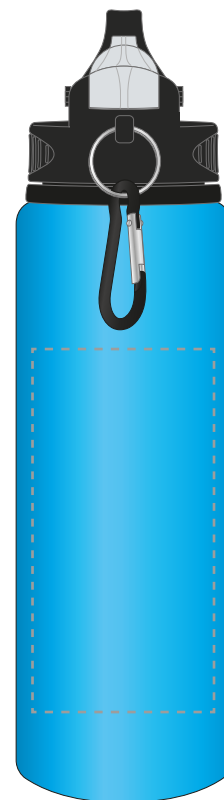

## PRODUCT NOTES:

We stock this item in the following colours

The dashed line is to demonstrate print area and will not appear on your printed item

## PANTONE REFERENCE(S)

● Engrave

ARTWORK SCALE 40%

## ACTUAL ARTWORK SIZE:

ARTWORK SCALE 100%  
Max engrave area: 60mm x 120mm